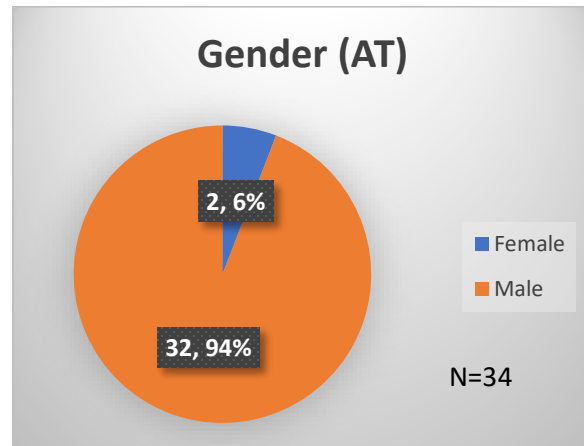

Daily Data Dashboard – May 5, 2023

Demographics for JTDC Population

Friday Morning Midnight Count

Total # of probation Involved youth¹: 1,193

¹ Probation Active: Any youth who is pending sentencing with an active social history, has been formally placed on probation or supervision with Cook County Juvenile Probation on the date of the report.

*Age, Gender and Race for Criminal Court population (N=1) is not represented in this report.

Data sources: cFive Supervisor – Probation Population and RMIS – JTDC Population

Daily Data Dashboard – May 5, 2023
Demographics for JTDC Population
Friday Morning Midnight Count