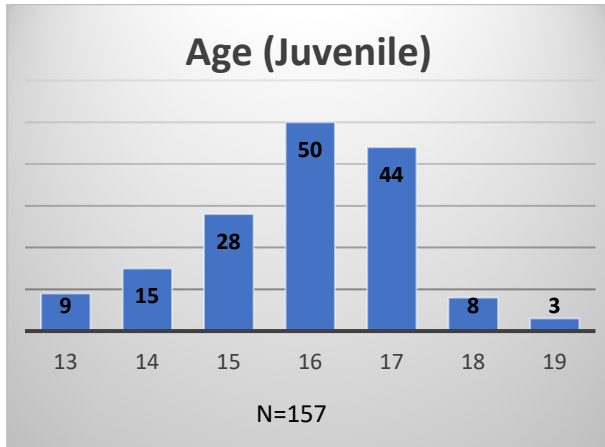

Daily Data Dashboard – May 5, 2023

Demographics for JTDC Population

Friday Morning Midnight Count

Total # of probation Involved youth¹: 1,193

¹ Probation Active: Any youth who is pending sentencing with an active social history, has been formally placed on probation or supervision with Cook County Juvenile Probation on the date of the report.

*Age, Gender and Race for Criminal Court population (N=1) is not represented in this report.

Data sources: cFive Supervisor – Probation Population and RMIS – JTDC Population

Daily Data Dashboard – May 5, 2023
Demographics for JTDC Population
Friday Morning Midnight Count