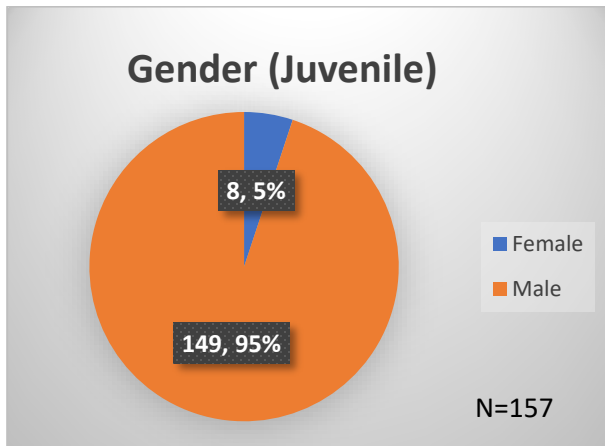

Daily Data Dashboard – May 5, 2023

Demographics for JTDC Population

Friday Morning Midnight Count

Total # of probation Involved youth¹: 1,193

¹ Probation Active: Any youth who is pending sentencing with an active social history, has been formally placed on probation or supervision with Cook County Juvenile Probation on the date of the report.

*Age, Gender and Race for Criminal Court population (N=1) is not represented in this report.

Data sources: cFive Supervisor – Probation Population and RMIS – JTDC Population

Daily Data Dashboard – May 5, 2023
Demographics for JTDC Population
Friday Morning Midnight Count