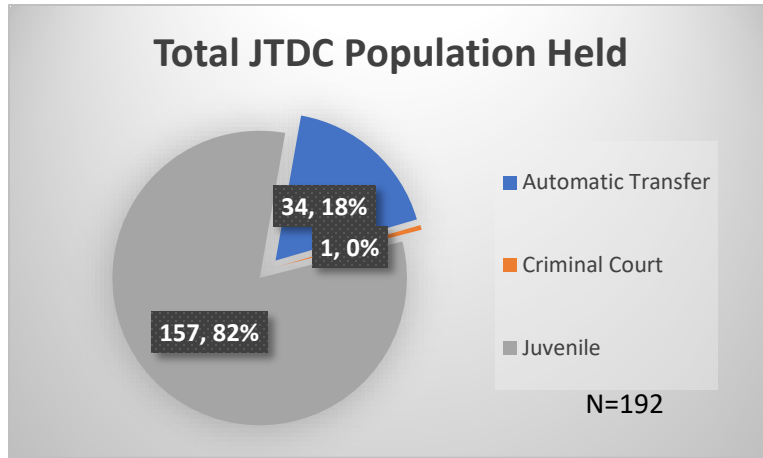

Daily Data Dashboard – May 5, 2023

Demographics for JTDC Population

Friday Morning Midnight Count

Total # of probation Involved youth¹: 1,193

¹ Probation Active: Any youth who is pending sentencing with an active social history, has been formally placed on probation or supervision with Cook County Juvenile Probation on the date of the report.

*Age, Gender and Race for Criminal Court population (N=1) is not represented in this report.

Data sources: cFive Supervisor – Probation Population and RMIS – JTDC Population

Daily Data Dashboard – May 5, 2023
Demographics for JTDC Population
Friday Morning Midnight Count