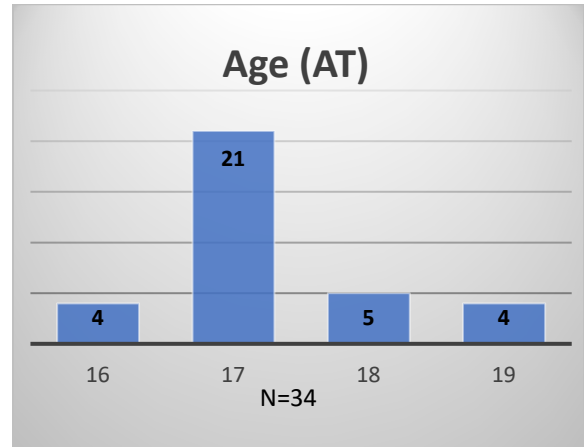

Daily Data Dashboard – May 5, 2023

Demographics for JTDC Population

Friday Morning Midnight Count

Total # of probation Involved youth¹: 1,193

¹ Probation Active: Any youth who is pending sentencing with an active social history, has been formally placed on probation or supervision with Cook County Juvenile Probation on the date of the report.

*Age, Gender and Race for Criminal Court population (N=1) is not represented in this report.

Data sources: cFive Supervisor – Probation Population and RMIS – JTDC Population

Daily Data Dashboard – May 5, 2023
Demographics for JTDC Population
Friday Morning Midnight Count